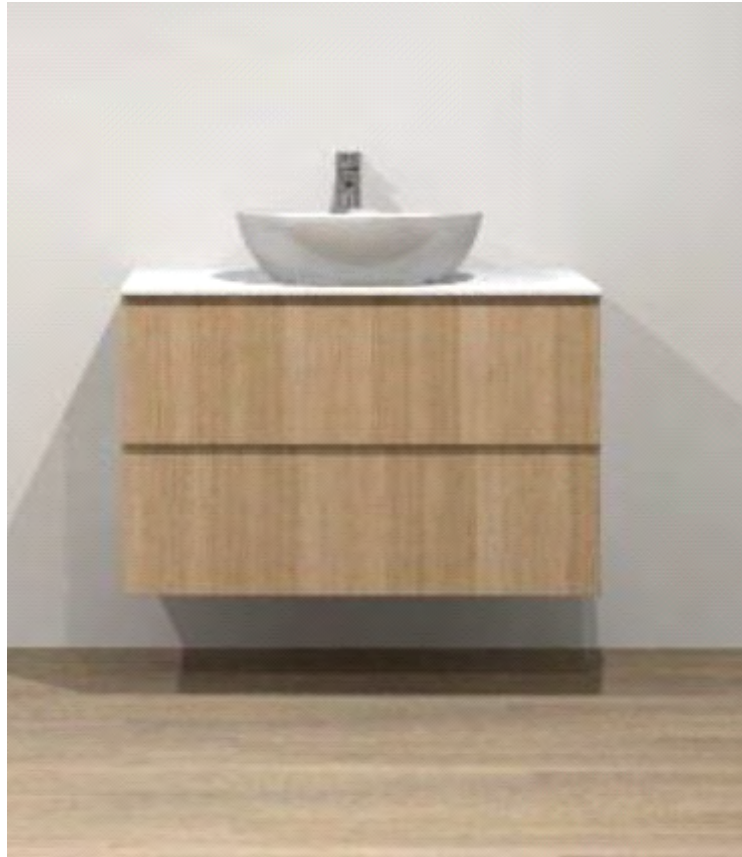

The SOCKS and GOLAS will be white.

There is also the possibility to be completely white or a third color.

The refrigerator will be paneled, and the appliances will be white Bosch built-in appliances.

Silgranit sink and brushed stainless steel faucet.

KITCHEN WORKTOP

The default color is SALE. Worktop and front are made of the same material.

FOKOS SALE

FOKOS PIOMBO

FOKOS ROCCIA

FOKOS TERRA

BATHROOM CERAMICS

GALWAY DOOLIN ALBAR 30X90

GALWAY ALBAR 30X90

ALSO AVAILABLE IN THE FOLLOWING COLORS

GALWAY ASH

GALWAY NUT

FAUCETS AND SANITARY

ROCA THE GAP

Brushed INOX faucet

SILGRANIT sink

The pushbuttons can be in GLOSS or MATT.

BATHROOM FURNITURE

Bathroom furniture oak or white option, washbasin on countertop and free standing faucet.

Square mirror 80x70 backlit.

Ctra. Alicante – Aspe CV 847, km 3,8
Monforte del Cid (Alicante) – España